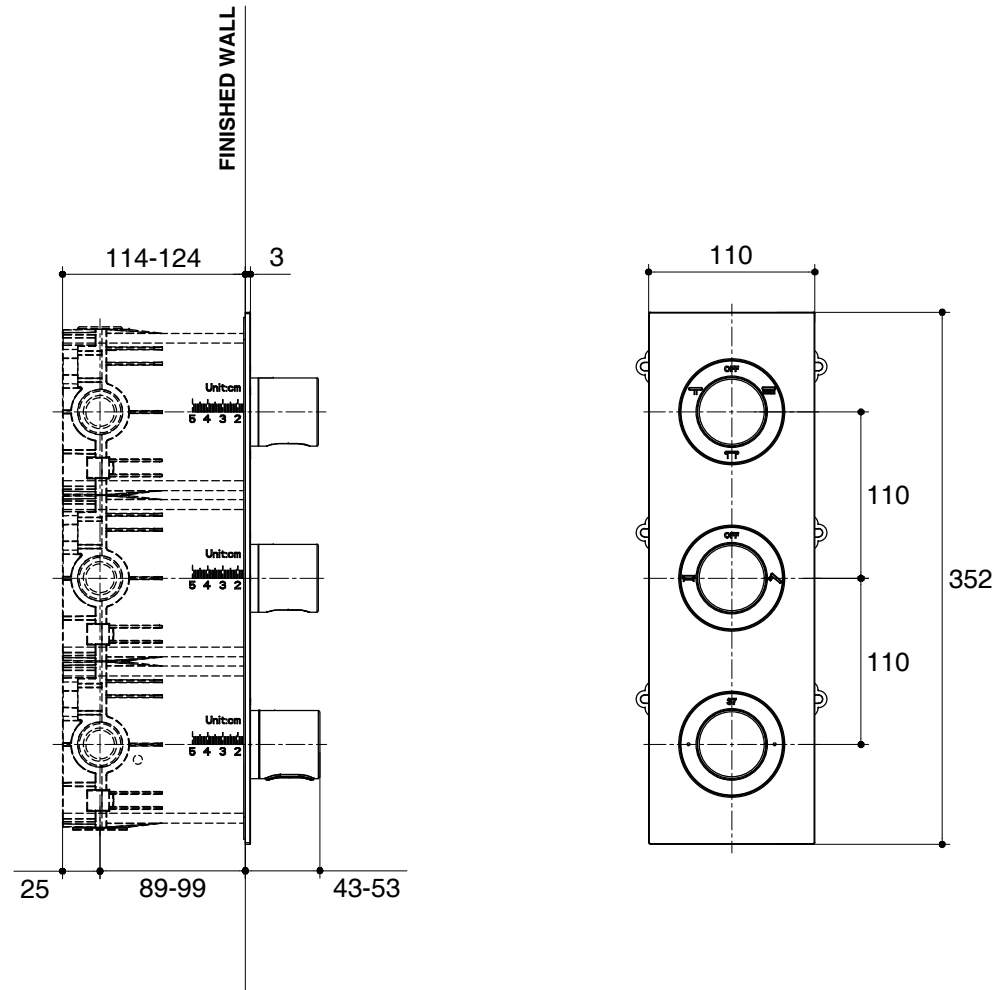

Dimensions are approximate.

Unit: mm

SKU	K-99868X-9
Name	BEITOU
Description	RECESSED THERMOSTATIC 5 WAY TRIM

**KOHLER**

\*The recommended dimension for installation can be adjusted according to user preferences and layout.